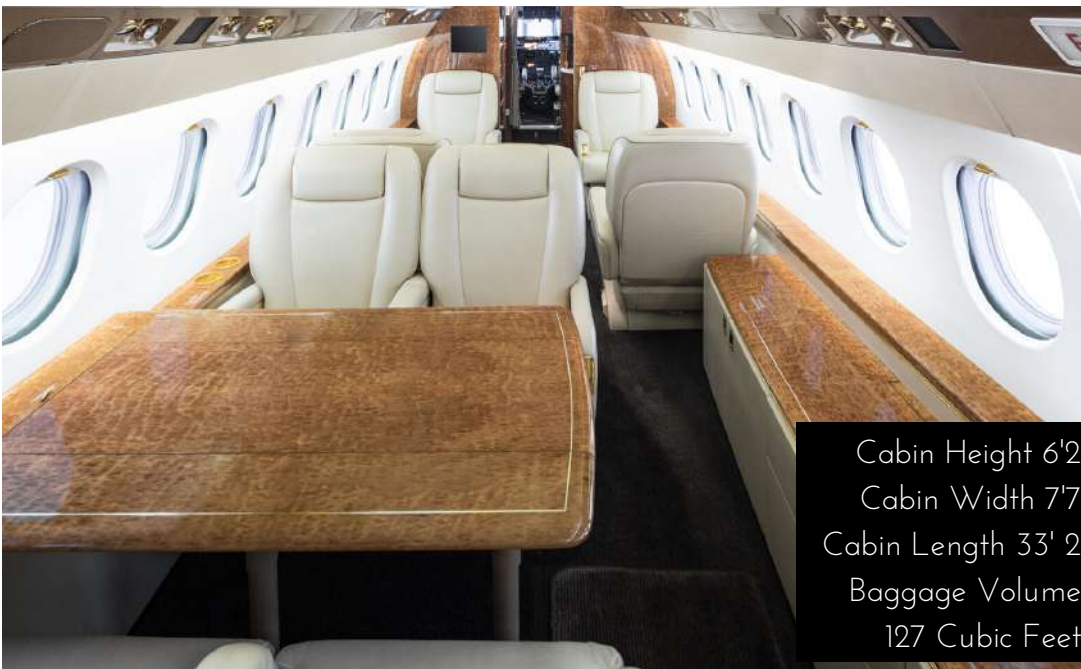

1997

Falcon 900B

Refurbished

Interior 2019 Ext 2009

With 14 seats it has a range of 3984 nm, cruise speed of 435 knots, and ceiling of 51,000 ft.

N874VT

- Airshow 400
- WiFi Capable
- High Definition Monitors
- Full Service Galley
- Enclosed Lavatory

Cabin Height 6'2
Cabin Width 7'7
Cabin Length 33' 2
Baggage Volume
127 Cubic Feet