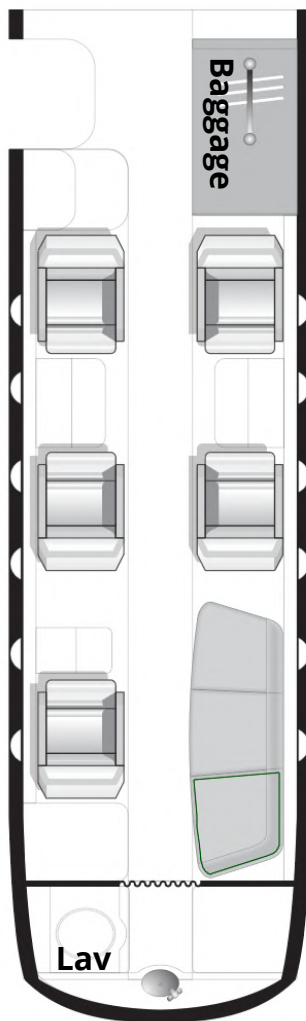

2006

HAWKER 800XP

REFURBISHED
EXTERIOR 2015 INTERIOR 2015

8 EXECUTIVE SEATS
2,545 NM RANGE
424 KNOT CRUISE SPEED
41,000 FT CEILING

Interior Amenities

- Unlimited complimentary GoGo 4G WiFi
- Airshow 4000
- Dual DVD & Seat Monitors
- Satellite Phone

Cabin Specifications

- Cabin Height = 5'9"
- Cabin Width = 6'0"
- Cabin Length = 21'4"
- Baggage Volume = 48 Cubic Feet

Palm Beach

Santa Ana

San Jose

Farmingdale

Teterboro

Austin