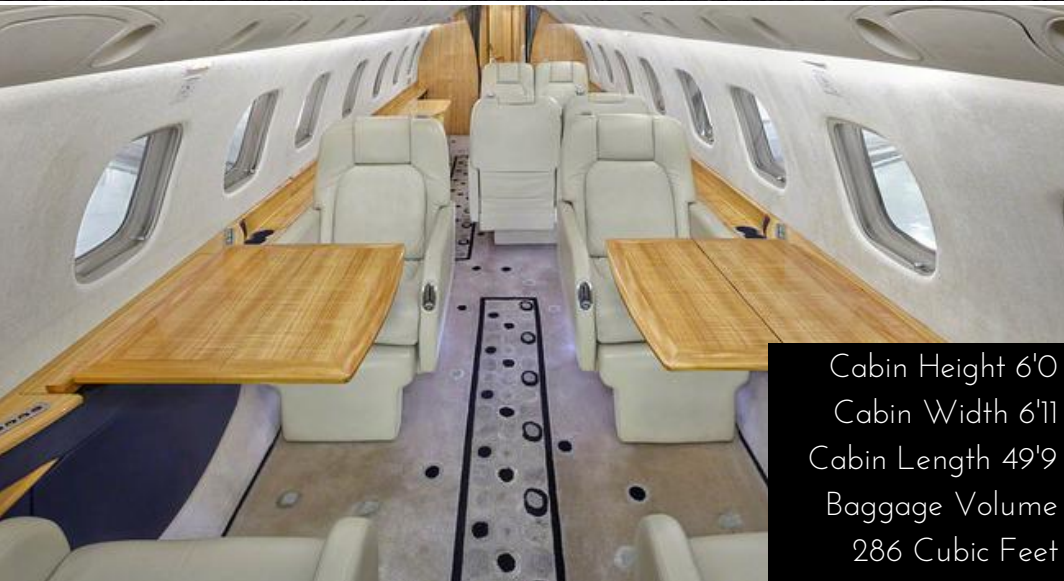

2007
Legacy 600

With 13 executive seats it has a range of 3,468 sm, cruise speed of 436 knots and ceiling of 41,000 ft.

N728PH

- Airshow 4000
- FWD & AFT Flat Screens
- Satcom Iridium and Aerocom Interphone System
- Medaire Service
- Free Unlimited Domestic Wi-Fi

Cabin Height 6'0
Cabin Width 6'11
Cabin Length 49'9
Baggage Volume
286 Cubic Feet