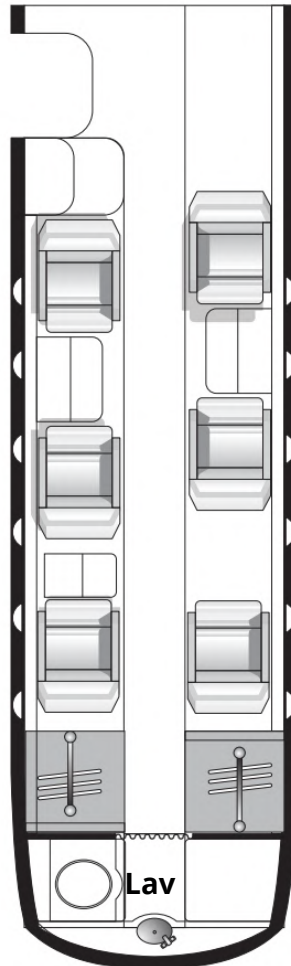

2006  
**Hawker 800XP**  
Rufurbished  
Interior 2017

With 6 Executive seats  
it has a range of 2,545 nm,  
cruise speed of 424 knots and a  
ceiling of 41,000 ft.

## Interior Amenities

- Unlimited Domestic Wifi
- 6 Captains chairs in single club configuration
- 2 Aft closets create extra baggage space
- Airshow 410 system

## Cabin Specifications

- Cabin Height 5' 9"
- Cabin Width 6' 0"
- Cabin Length 21' 4"
- Baggage, two
- 18" x 14" x 45" compartments

Palm Beach

Santa Ana

San Jose

Farmingdale

Teterboro

Austin